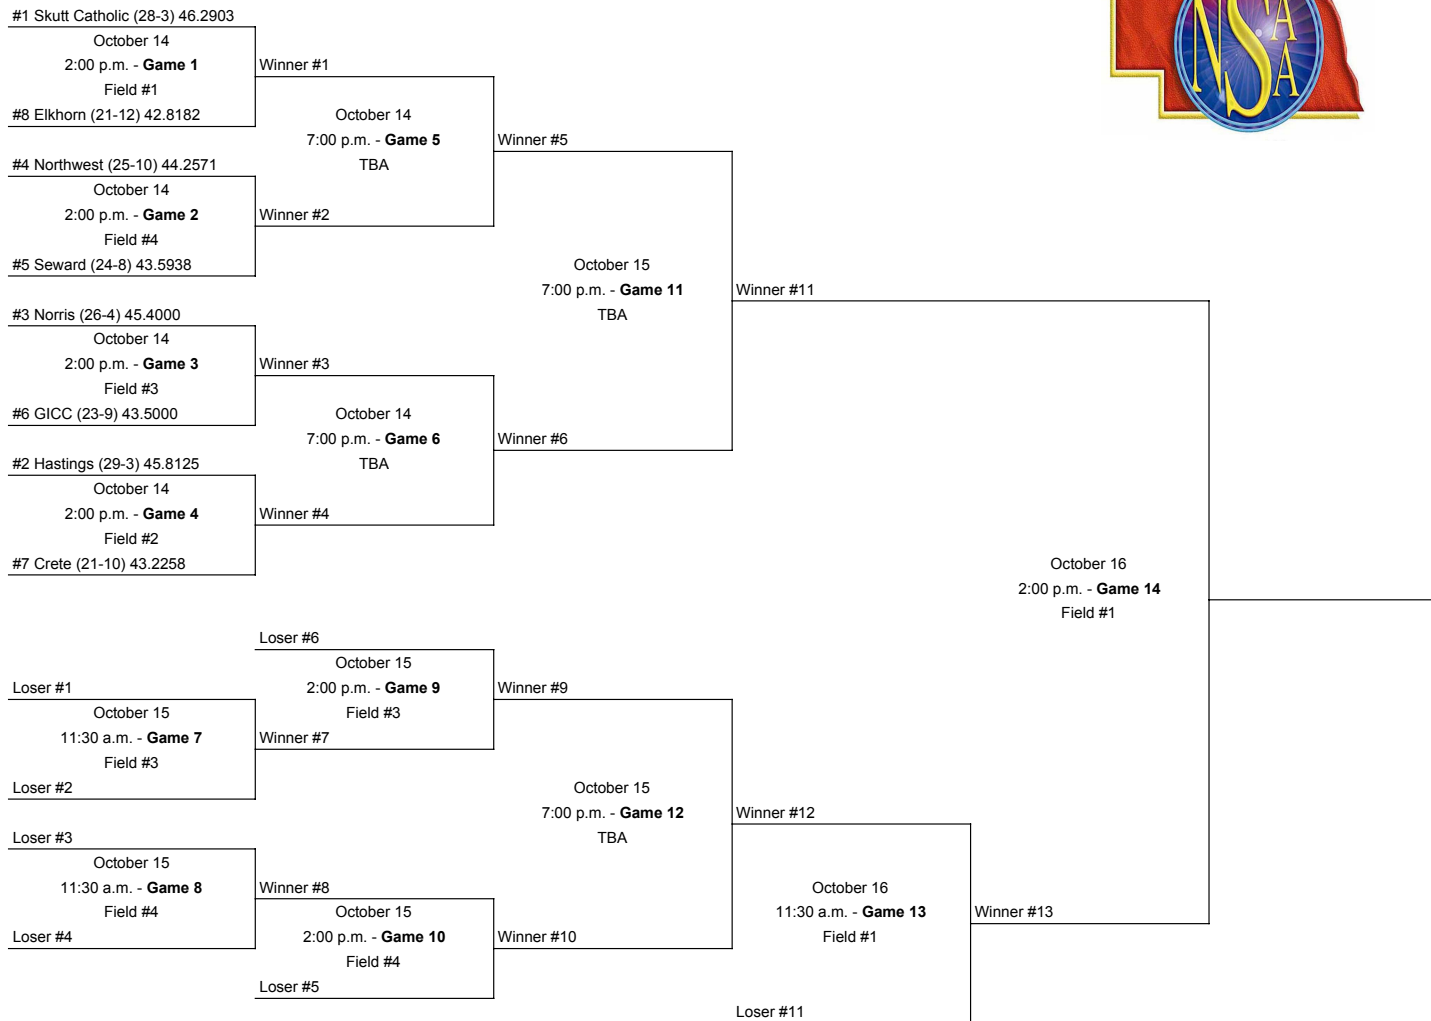

2020 State Softball Championship Bracket - Class A

2020 State Softball Championship Bracket - Class B

If Needed, 30 minutes after conclusion of Game #14

2020 State Softball Championship Bracket - Class C